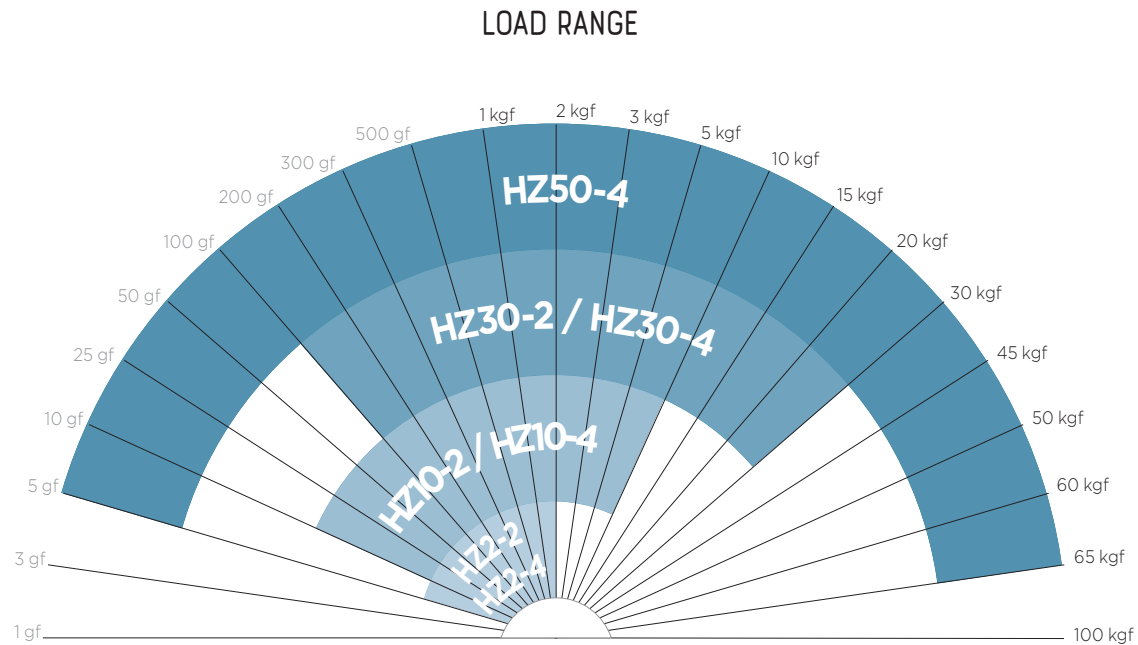

PRESI GUIDE HARDNESS

HZ RANGE - LOAD CELLS

	HARDNESS TESTER	INDENTERS	TURRET	OBJECTIVES	INDENTERS
HZ2-2	Semi-automatic	Vickers or Knoop	Automatic	up to 4	1
HZ10-2	Semi-automatic	Vickers or Knoop	Automatic	up to 4	1
HZ30-2	Semi-automatic	Vickers or Knoop	Automatic	up to 4	1
HZ2-4	Automatic	Vickers or Knoop	Automatic	up to 4	1
HZ10-4	Automatic	Vickers or Knoop	Automatic	up to 4	1
HZ30-4	Automatic	Vickers or Knoop	Automatic	up to 4	1
HZ50-4	Automatic	Vickers and Knoop	Automatic	4	2