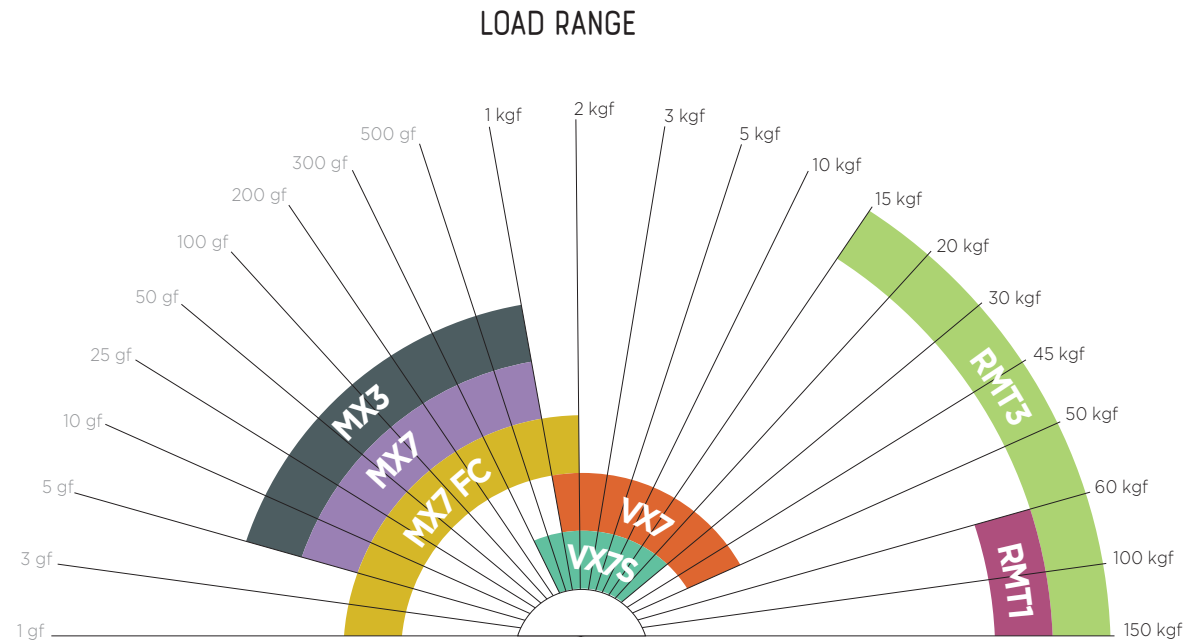

PRESI GUIDE HARDNESS

MATSUZAWA - DEAD WEIGHTS

	INDENTERS				TURRET	NUMBER OF OBJECTIVES + NUMBER OF INDENTERS					
	VICKERS	KNOOP	BRINELL	ROCKWELL	TYPE OF TURRET	2 + 1	2 + 2	3 + 1	3 + 2	4 + 1	4 + 2
MICROTECH MX3	Standard	Standard			Manual	Standard					
MICROTECH MX7	Standard	Standard			Automatic	Standard					
MICROTECH MX7 FC		Standard			Automatic				Standard		
MACROTECH VX7			Standard		Automatic	Standard					
MACROTECH VX7S			Standard		Automatic	Standard					
MACROTECH RMT1				Standard							
MACROTECH RMT3				Standard							

Available objectives: x2,5 x5 x10 x20 x50 x10